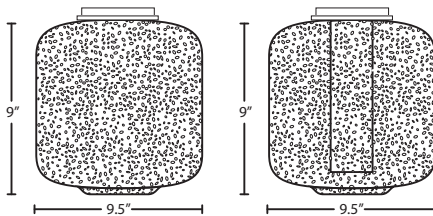

NILES 10

SEMI-FLUSH MOUNT CEILING

location:
DAMP

SPECIFICATIONS:

DESCRIPTION

Semi-flush mounted ceiling fixture, featuring handcrafted bubbled glass diffuser.

LAMPING

Standard: 60W T10 Medium-based 120V, lamp not included. Dimmable with standard incandescent dimmer (not included).

Edison: 40W Edison Filament Medium-based, 120V, lamp included.

LED Edison: 7W Replaceable S-Style LED Filament lamp, 120V, dimmable, 2200°K CCT, 540 lumens, 15,000 hours, lamp included.

DIFFUSER

Shade shall be handcrafted glass of various decors. 9.5" Dia. x 9" H
May also feature inner Opal Cylinder.

CONSTRUCTION

Canopy (5" dia.) is plated stamped steel. Canopy and glass retainer hardware are available in either Bronze or Satin Nickel finish.

MOUNTING

Installs directly to a 4" octagonal outlet box, centered on fixture.
90°C supply wire required for incandescent lamping.

LABELS

UL or ETL Listed. Suitable for Damp Locations (interior use only).

NILES 10 IN BLUE BUBBLE/OPAL (NILES10BOC)

NILES10AM
AMBER BUBBLE

NILES10BL
BLUE BUBBLE

NILES10CL
CLEAR BUBBLE

NILES10SM
SMOKE BUBBLE