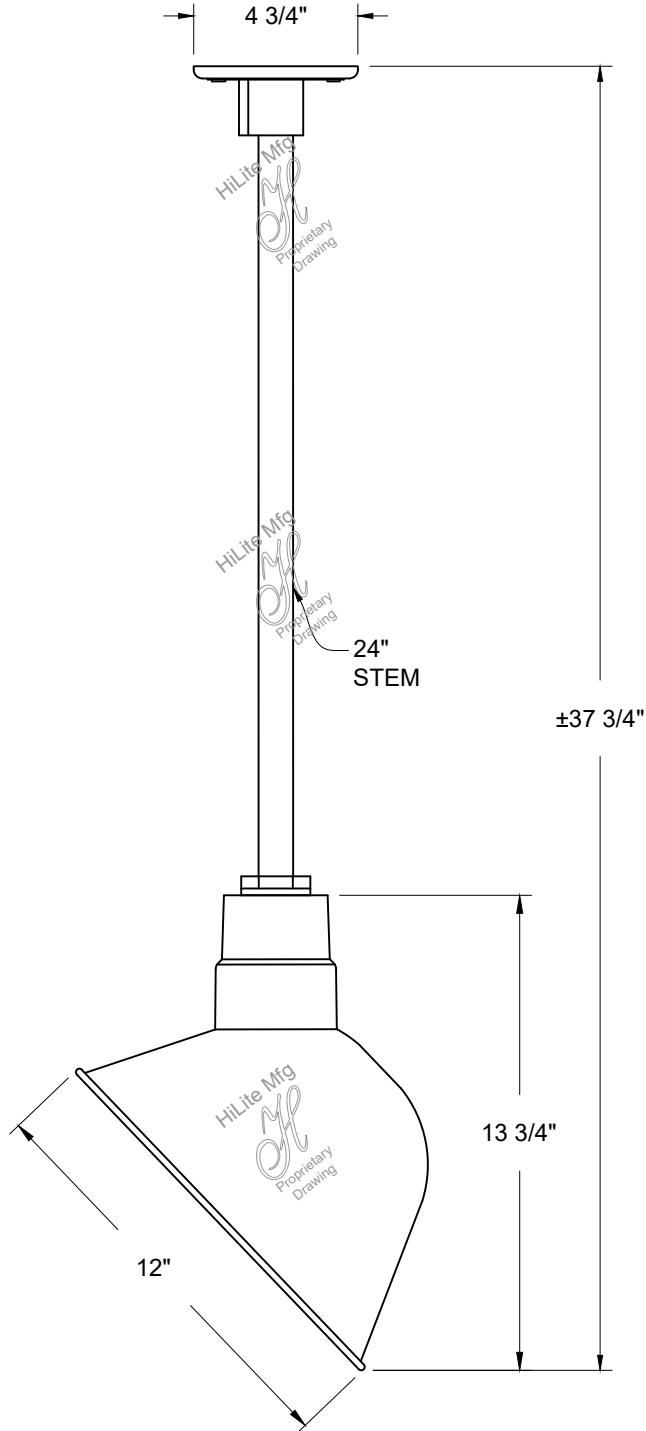

HiLite Mfg
 Proprietary
 Drawing

HiLite Mfg
 Proprietary
 Drawing

HiLite Mfg
 Proprietary
 Drawing

HiLite Mfg
 Proprietary
 Drawing

DAMP LOCATION

Item Number	Wattage	Voltage
H-QSN18112-SA/QSN24"ST3/QSNHDSMC	200W	120V

Finish
 91-Black, 93-White, 96-Galvanized,
 145-Oil Rubbed Bronze

Mounting
 Stem Mount

Lamp/Socket
 1-Medium Base INC

***Confidential and Proprietary. The information contained on this page is the sole property of Hi-Lite Mfg. Co., Inc. Any reproduction, redistribution, or use to profit from in part or as a whole without prior written authorization of Hi-Lite Mfg. Co., Inc. is unlawful, against trade laws and will be prosecuted to the fullest extent.