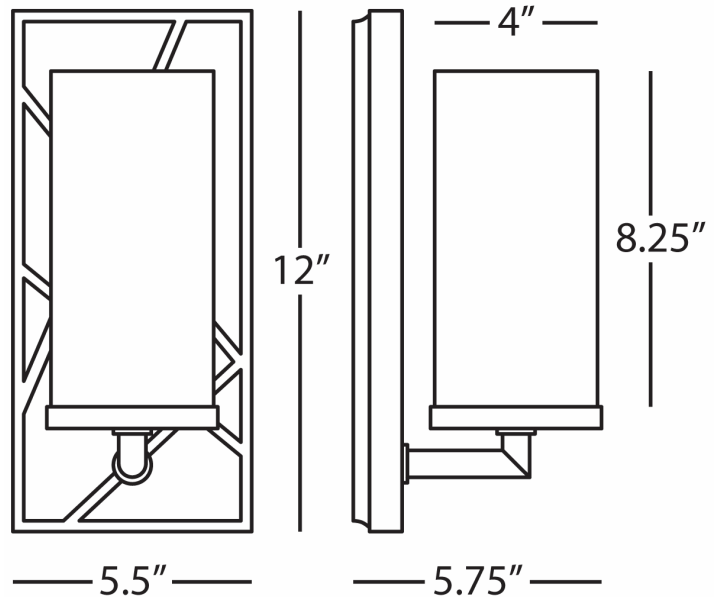

** Available for Quick SHIP **