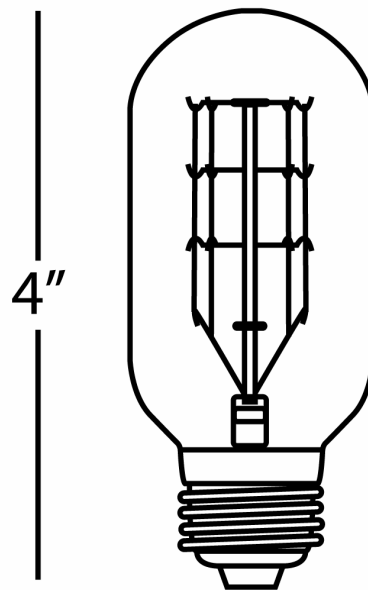

HISTORICAL BULBS

HIS02

1 - 30W

Vintage Filament Bulb

— 1.75" —

**** Available for Quick SHIP ****