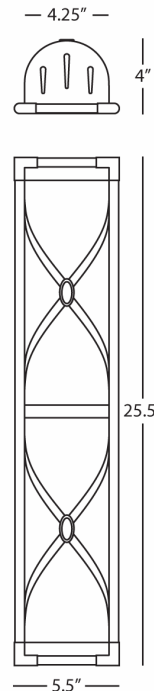

CHASE

Z1987

Double Shade Bath Strip

4-60W Max.

Bulb Type: B11 Torpedo

Direct Wire Only

Deep Patina Bronze Finish over Steel

Frosted White Cased Glass Shades

Can Be Mounted Horizontally or Vertically

FINISH OPTIONS:

1987 - Antique Brass

D1987 - Dark Antique Nickel

S1987 - Polished Nickel

**** Available for Quick SHIP ****