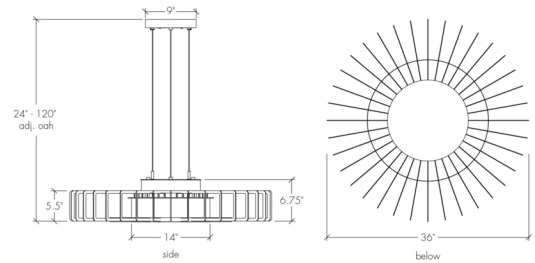

## Vasi 21473-36

project name:

project location:

specifier name:

specifier location:

quantity:

fixture type:

modifications:

### Base Specs

36" dia x 6.75"h x 24" - 120" adj OAH  
Cable Hung

### Multiple Sizes Available

21473-36 | 36" dia x 6.75" h x 24" - 120" adj OAH  
22473-60 | 60" dia x 10.25" h x 24" - 120" adj OAH