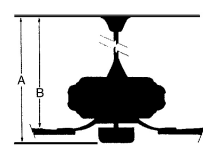

MEASUREMENTS

Blade Finish:				Reversible Blades:	No
Blade Material:				Slope:	No
ABS Construction				Hanging Weight:	30.09
Blade Sweep:	No. of Blades:	Blade Pitch:			
42"	6	20	Downrod 1 Outside Dia:	Downrod 2 Outside Dia:	
Downrod 1:	Downrod 1 Outside Dia:	Downrod 2:			
6	0.75				
Ceiling to Lowest Point: (Dim A)	Ceiling to Blade (Dim B)	Lead Wire:	Motor Size:		
18.5	17.0	80	82X25MM		