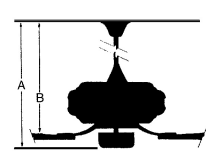

Image File Name: **F603-WH.jpg**

MEASUREMENTS

| | | | |
|--|--------------------------------------|--------------------------------|------------------------------------|
| Blade Finish: | Reversible Blades: No | | |
| Blade Material: Plywood Construction | Slope: Yes | | |
| Blade Sweep: 54" | No. of Blades: 5 | Blade Pitch: 14 degrees | Hanging Weight: 27.34 |
| Downrod 1: 6 | Downrod 1 Outside Dia: 0.75 | Downrod 2: 6 | Downrod 2 Outside Dia: 0.75 |
| Ceiling to Lowest Point: (Dim A) 15.75 | Ceiling to Blade (Dim B) 11.0 | Lead Wire: 80" | Motor Size: 188x20mm |